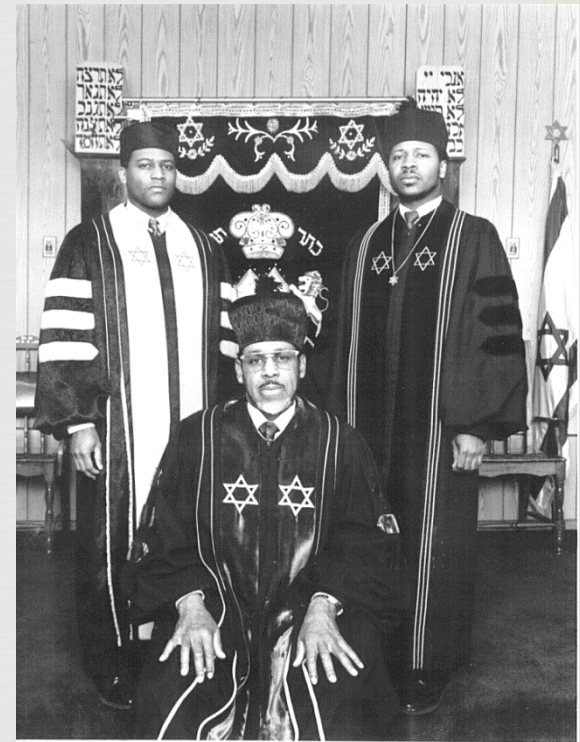

Beth Elohim

Location: 189-31 Linden Blvd

Saint Albans, NY 11412

Founded: 1983 by Chief Rabbi Levi Ben Levy

Spiritual Leader: Rabbi Sholomo B. Levy

Service Times:

Saturday 10:30- 2:00

Torah Discussion / Kiddush 3:00-5:00

All Holy Days Observed

Contact Information:

(718) 712-4646 rabbilevy@blackjews.org

www.blackjews.org

Chief Rabbi Levi Levy, Rabbi Sholomo Levy (r) , Rabbi Benyamin Levy (l). 1983